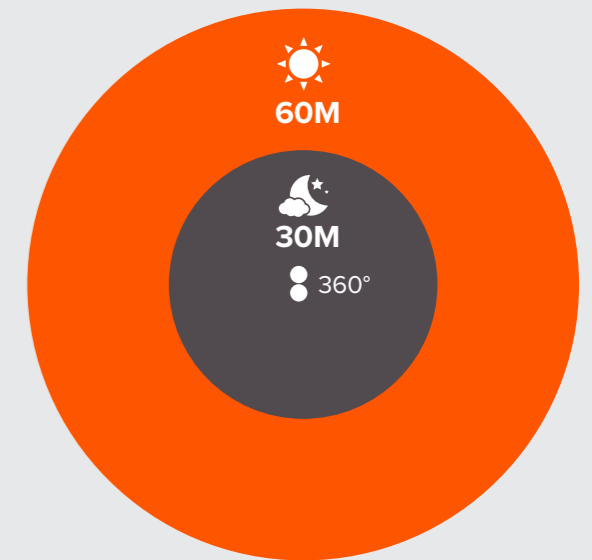

360° CAMERA

For sites that require all-round vision.