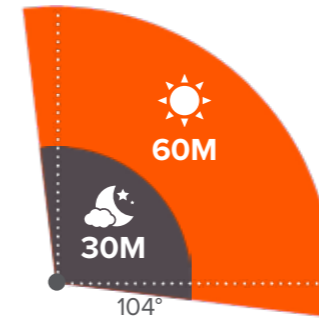

DETECTION & COVERAGE RANGE

SINGLE TURRET

For single site applications.
Provides coverage to both sides of a fence.