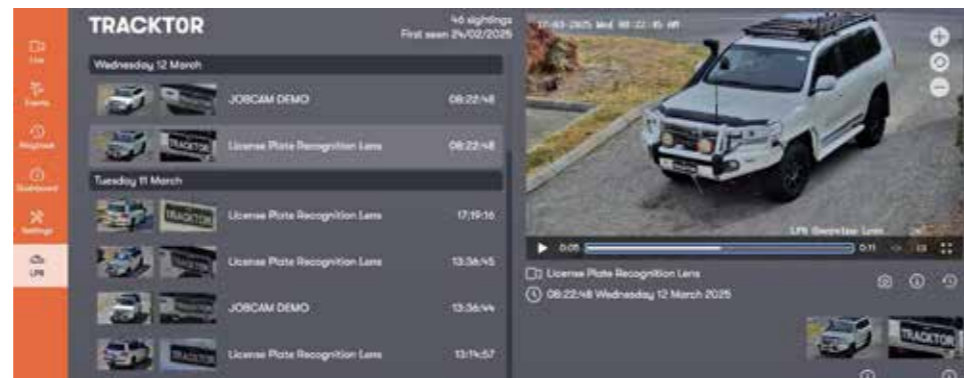

LPR CAMERA

LPR CAMERA

DUAL LENS
One for Overview
One for Number Plate

OVERVIEW LENS

For viewing the entire scene

FOV: 89°

LPR LENS

For close up of the number plate

FOV: 13-36°